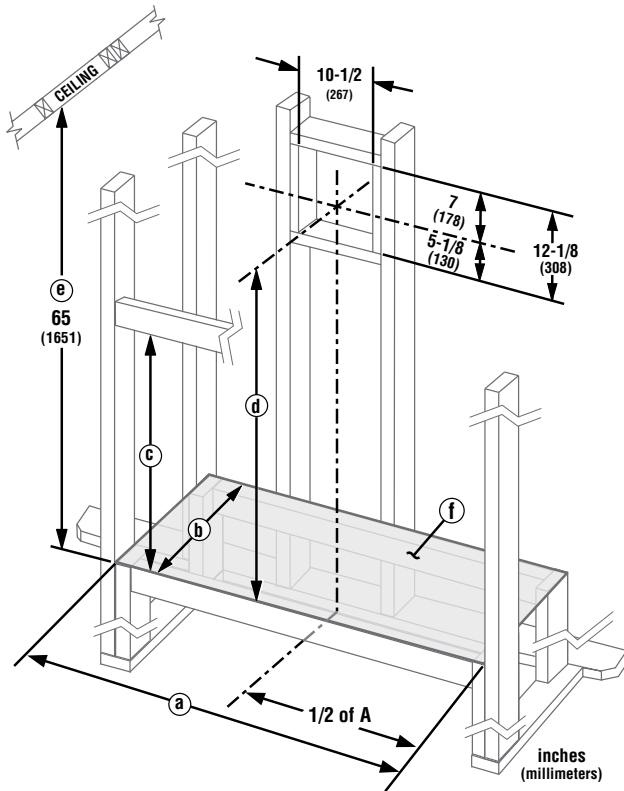

FLAT WALL FRAMING SPECIFICATIONS

	RHAPSODY 42	RHAPSODY 54
A	54"	66"
B	20-1/2"	20-1/2"
C	42"	46-3/4"
D	50-3/8"	48-1/4"
E	Minimum height from appliance base front to ceiling	
F	Mounting platform required