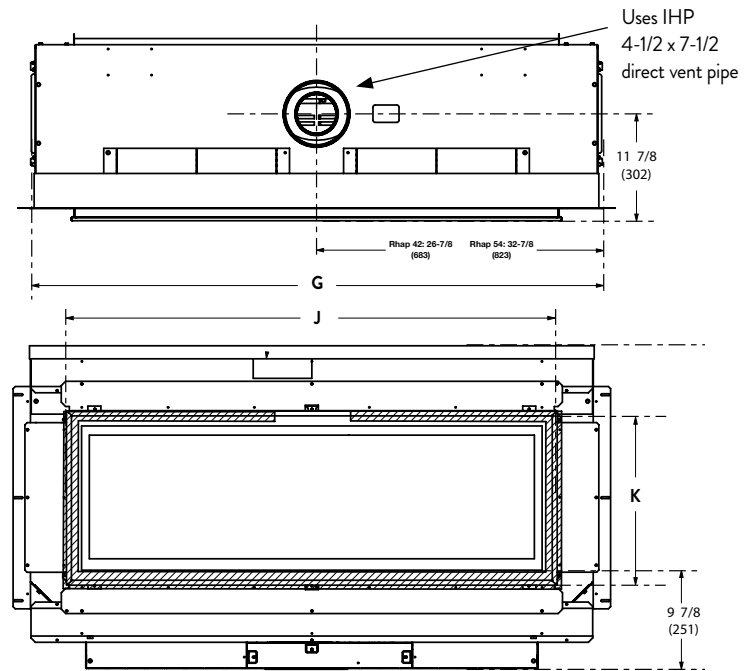

APPLIANCE SPECIFICATIONS

RIGHT SIDE VIEW