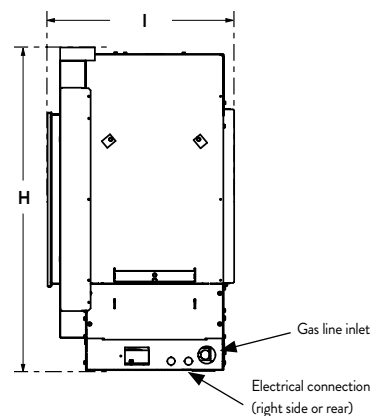

RHAPSODY 42	RHAPSODY 54
G	53-3/4"	65-3/4"
H*	32-1/2"	36-3/8"
I	20-1/2"	20-1/2"
J	44-1/8"	56-1/8"
K	15-11/16"	19-5/8"

*Additional 9-3/8" for standoffs

FIREPLACE EFFICIENCIES – Listed to ANSI Z21.88 as a gas fireplace heater.

MODEL	FUEL	BTU/HR	AFUE**	P4/ENERGUIDE*
RHAPSODY 42	NG	19,500/27,000	67%	61%
RHAPSODY 54	NG	26,000/37,000	70.2%	66.9%

*Intermittent ignition systems

**Annual Fuel Utilization Efficiency (AFUE) is the recognized U.S. rating system for the total efficiency of heating products.

astria
FIREPLACES®

© 2015 Innovative Hearth Products

785620M 01/15

Visit us online

Astria.us.com